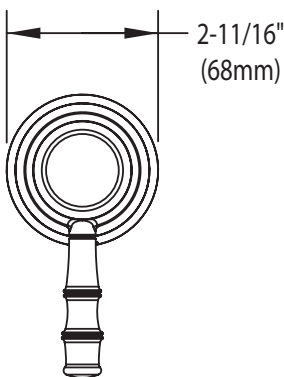

## DESCRIPTION

- Metal construction with a LifeShine® Brushed Nickel
- For use with S956 3/4" volume control valve

## BAMBOO™ Single Function Flow Valve Trim

Models: TS88118BN

Valve: S956

## CRITICAL DIMENSIONS

(DO NOT SCALE)